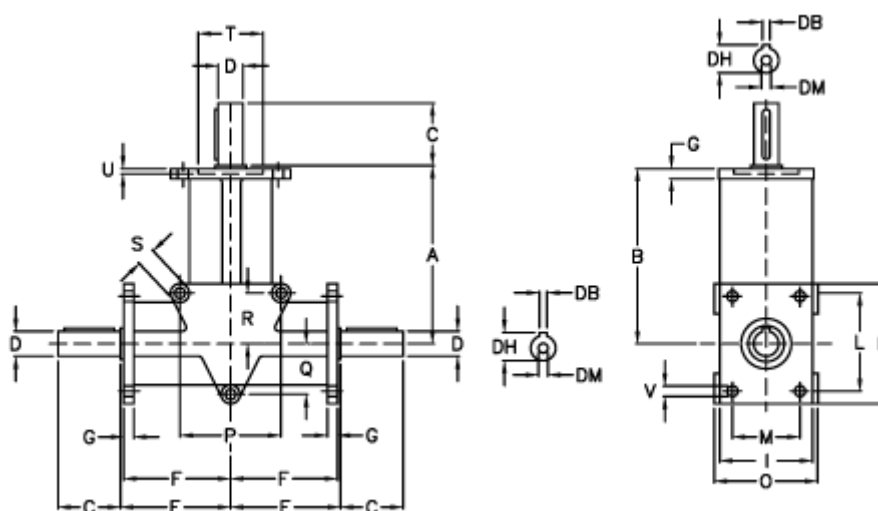

Article number: 2944120001100

Description: Bevel gear RAN 20DA i=1

Measures

A	= 142.5	E = 77.5	O = 76
B	= 140	F = 75	P = 76
C	= 50	G = 8	Q = 38
DB	= 6	H = 96	R = 38
Description	= RAN 20	I = 74	S = 9.0
DH	= 22.5	L = 76	T H7 = 52
D h6	= 20	M = 54	U = 4.0
DM	= M8	N = 8.5	V = 8.5

Weight (kg) = 3.2